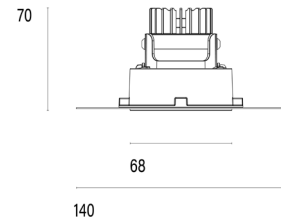

101 06 002104.013

Model

Name	Mono 060 Trimless Type 1 Recessed Downlighter
Finish	Structured White
Area	Indoor

System

Power (Luminaire)	6.8W
Power (System)	8W
Voltage	240V-AC
Optics	Rotationally Symmetrical Direct 40°
Colour Temperature	3000°K
Luminous Flux	680lm
TM30	Rf95 Rg103
CRI	Ra98
Lumen Maintenance	L90 B10 50000hrs
Chromacity	<3 McAdam Step Ellipse
Articulation	Fixed
Cut-Out	Round 85mm x 100mm Depth
Ingress Protection	IP44
Control Device	Remote DALI (Included)
Class	III